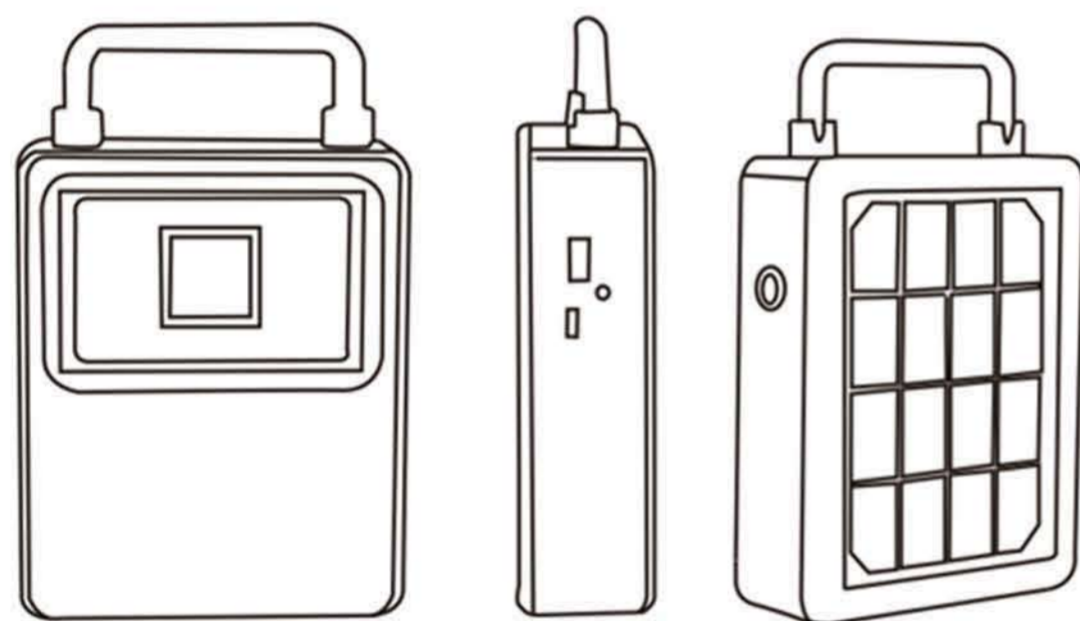

型号\Model	SR-2S	SR-1S
尺寸\Size	L245*W185*H45MM	L200*W130*H45MM
光源\Light source	SMD 3030 25pcs	SMD 3030 12pcs
光伏板\Solar panel	5V/8W	5V/4W
电池\Battery	4.2V 12000/14000mAH	4.2V 6000/10000mAH
防水等级\Waterproof	IP68	IP68
色温\Color temperature	白光、红蓝爆闪/White light, red and blue flash