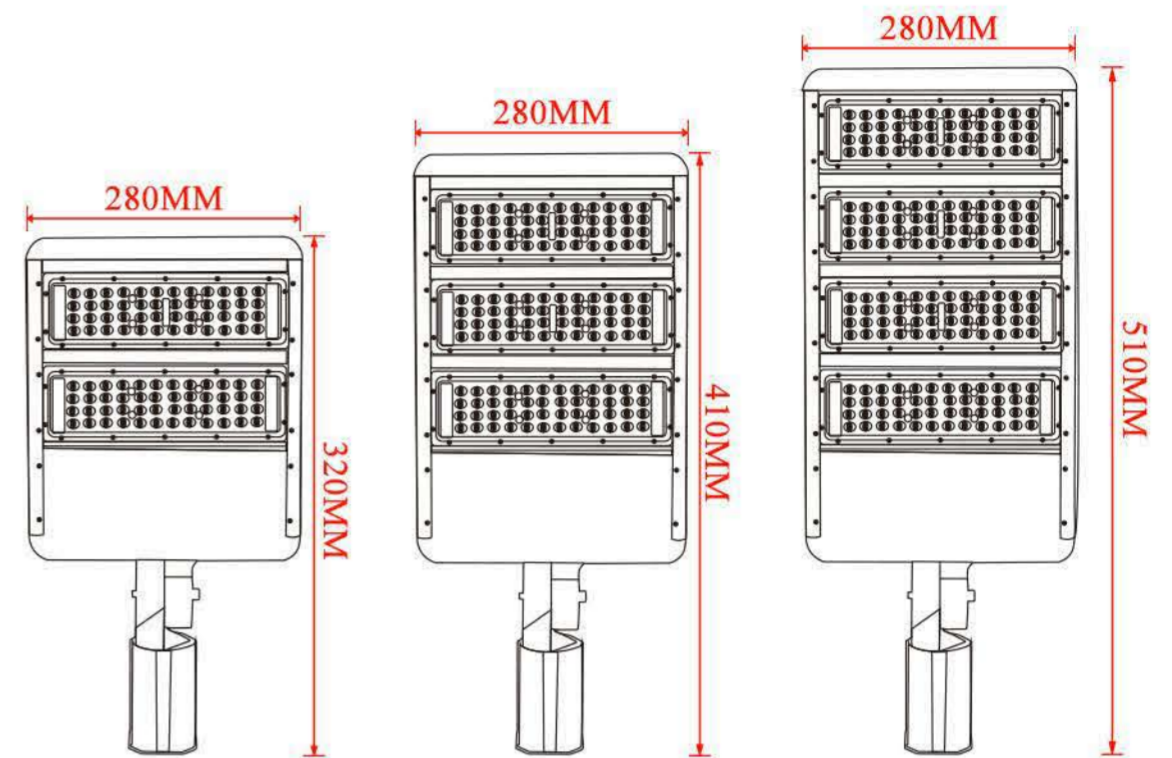

ML6

ML6B-2~4

型号\Model	ML6	ML6B-2(3/4)
尺寸\Size	L510*W280*H110MM	L320*W280*H50MM(L410*W285*H80MM/L540*W285*H80MM)
光源\Light source	SMD 3030 192pcs	SMD 3030 120pcs(180pcs/240pcs)
输入电压\Input voltage	AC 85-305V	AC 85-305V
安装高度\Installation height	10-15m	6-15m