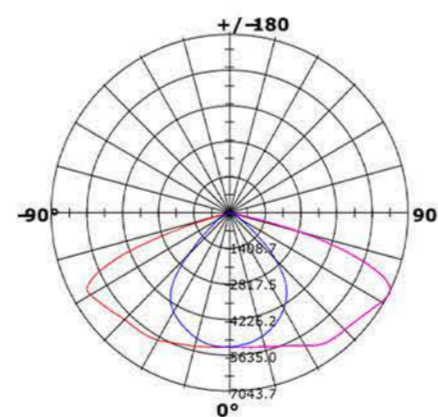

型号\Model	BY-3A
尺寸\Size	L700*W302*H90MM
光源\Light source	SMD 5050 72pcs
锂电池\Battery	3.2V 150AH/3.2V 300AH
光伏板\Solar panel	18V 150W/36V 200W
安装高度\Installation height	8-15m