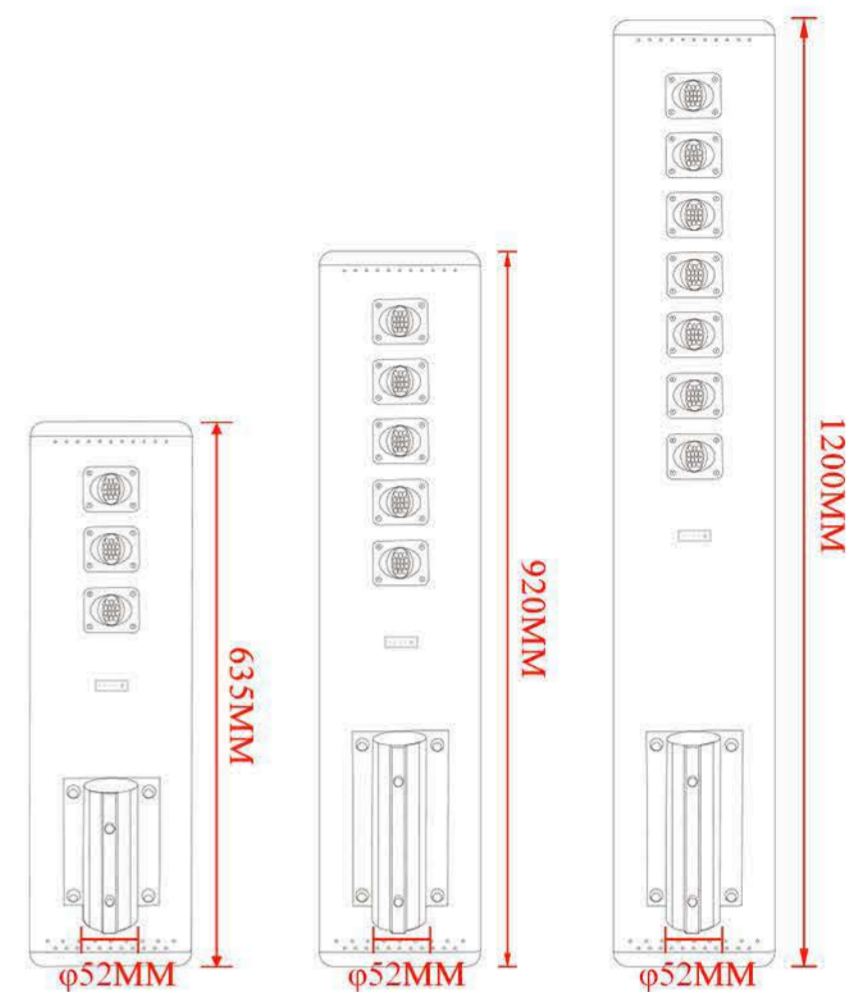

LY-A

LY-B

LY-C

型号\Model	LY-A	LY-B	LY-C
尺寸\Size	L635*W205*H50MM	L920*W205*H50MM	L1200*W205*H50MM
光源\Light source	SMD 5050 42pcs	SMD 5050 70pcs	SMD 5050 98pcs
锂电池\Battery	3.2V/30AH	3.2V/45AH	3.2V/60AH
光伏板\Solar panel	5V/25W	5V/35W	5V/45W
安装高度\Installation height	4-5m	5-6m	6-7m