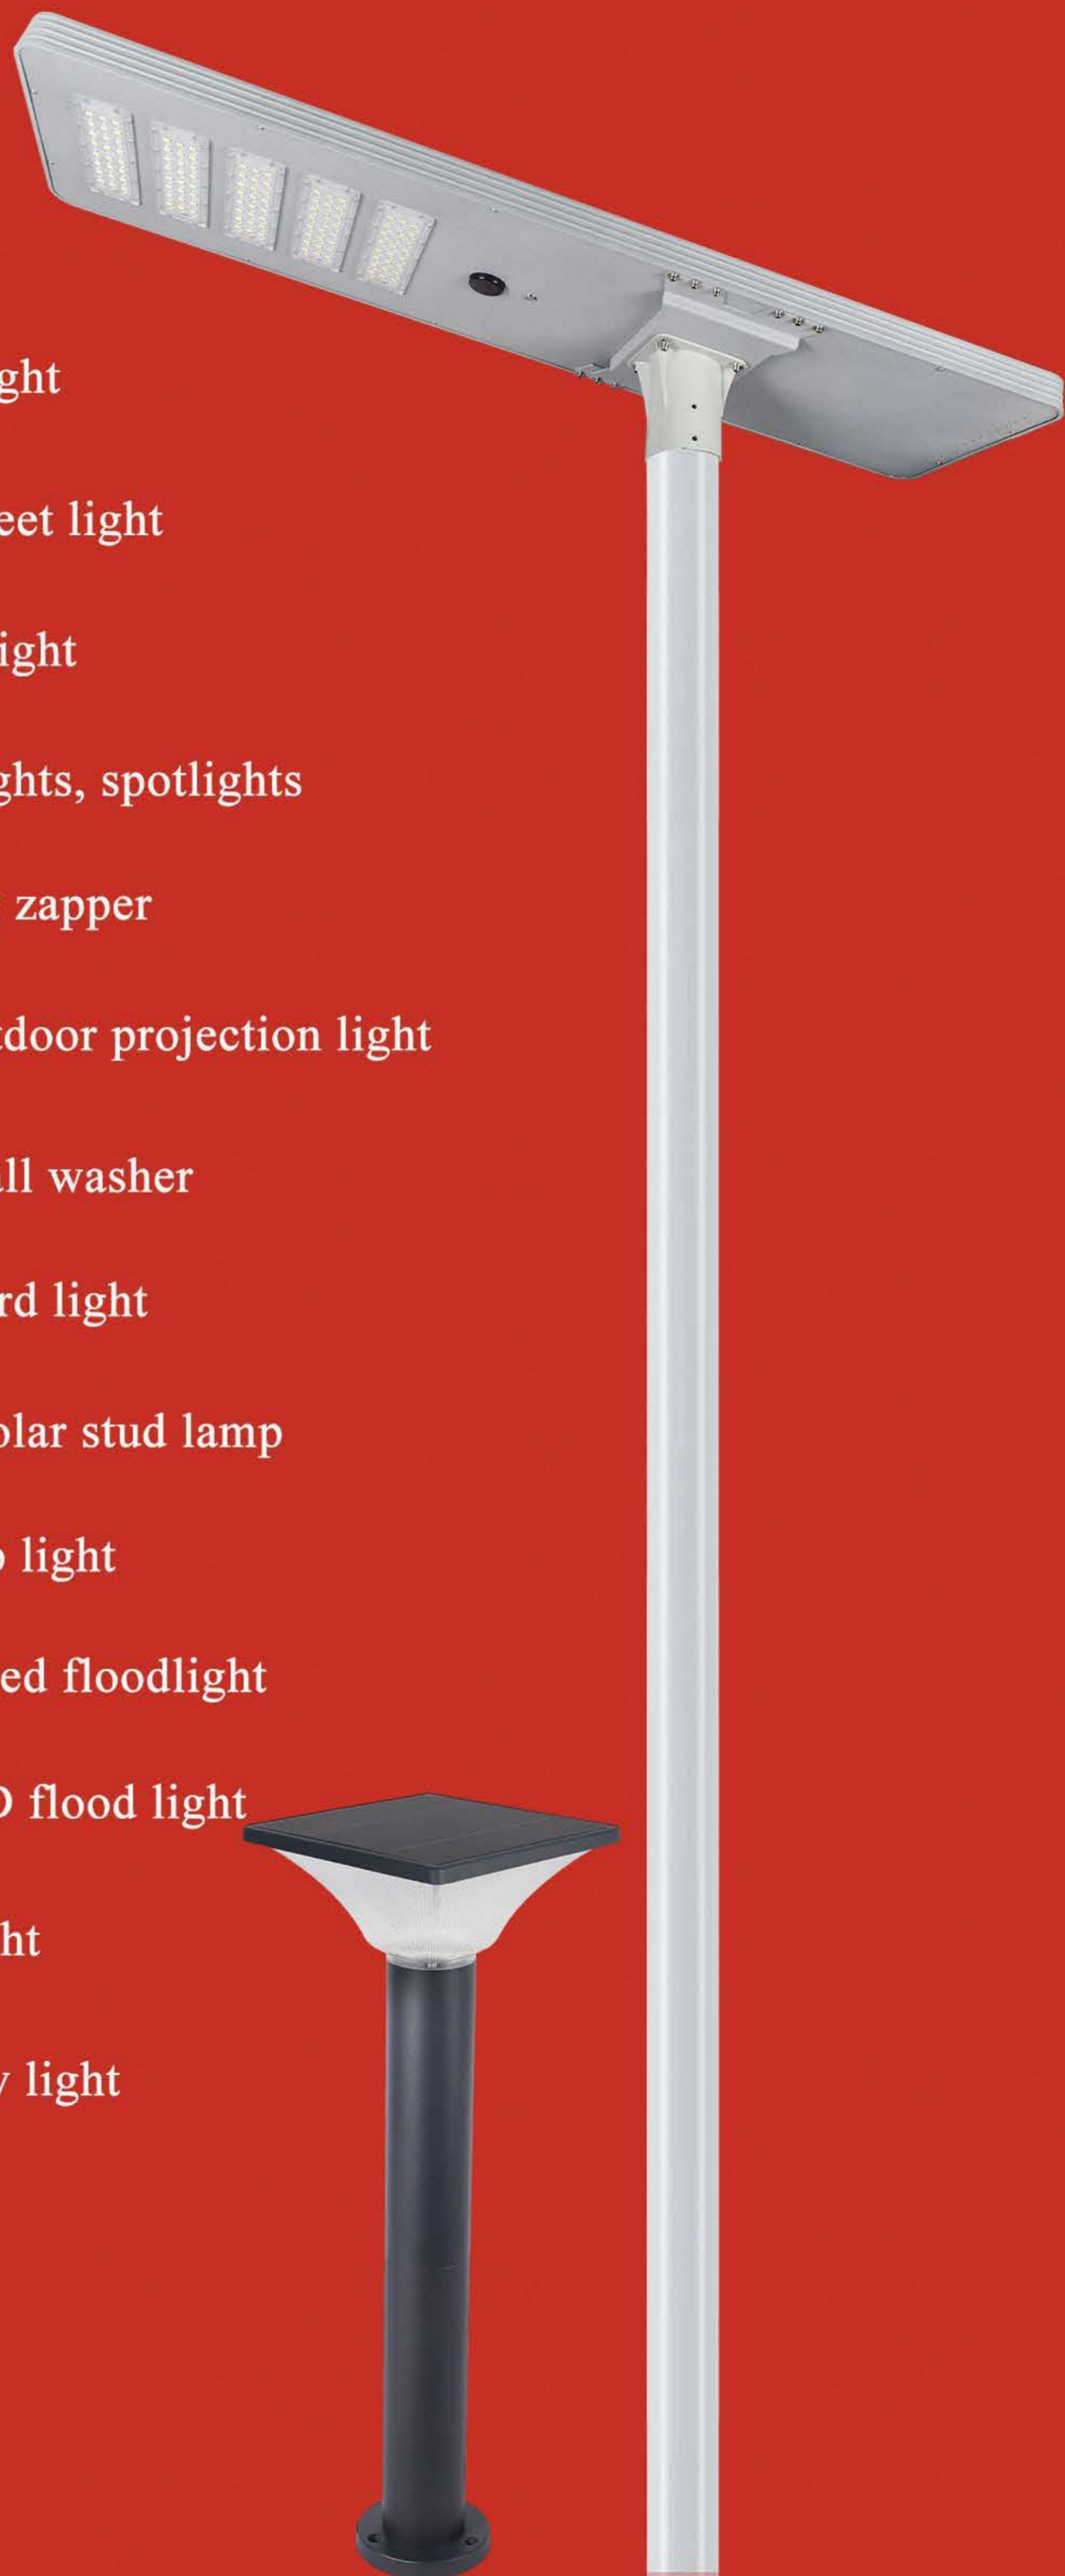

31 太阳能灭蚊灯 Solar bug zapper

32 太阳能户外投射灯 Solar outdoor projection light

33 太阳能洗墙灯 Solar wall washer

34 太阳能庭院灯 Solar yard light

39 太阳能地埋灯 Buried solar stud lamp

41 太阳能灯带 Solar strip light

43 太阳能投光灯 Solar powered floodlight

44 市电投光灯 Modular LED flood light

47 LED 油站灯 LED canopy light

49 UFO LED工矿灯 UFO LED high bay light

50 集鱼灯 Fish-collecting lamp

51 便携式充电灯 Portable rechargeable light

52 太阳能移动电源 Integrated solar generator

LY-A

LY-B

LY-C

型号\Model	LY-A	LY-B	LY-C
尺寸\Size	L635*W205*H50MM	L920*W205*H50MM	L1200*W205*H50MM
光源\Light source	SMD 5050 42pcs	SMD 5050 70pcs	SMD 5050 98pcs
锂电池\Battery	3.2V/30AH	3.2V/45AH	3.2V/60AH
光伏板\Solar panel	5V/25W	5V/35W	5V/45W
安装高度\Installation height	4-5m	5-6m	6-7m