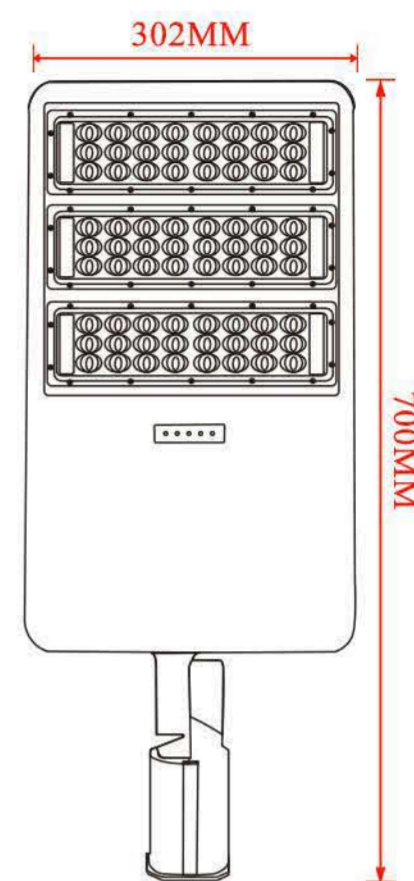

LY-B

LY-C

型号\Model	LY-A	LY-B	LY-C
尺寸\Size	L635*W205*H50MM	L920*W205*H50MM	L1200*W205*H50MM
光源\Light source	SMD 5050 42pcs	SMD 5050 70pcs	SMD 5050 98pcs
锂电池\Battery	3.2V/30AH	3.2V/45AH	3.2V/60AH
光伏板\Solar panel	5V/25W	5V/35W	5V/45W
安装高度\Installation height	4-5m	5-6m	6-7m

ML5T-2

ML5T-3

ML5T-4

型号\Model	ML5T-2	ML5T-3	ML5T-4
尺寸\Size	L450*W285*H90MM	L540*W285*H90MM	L625*W285*H90MM
光源\Light source	SMD 3030 96pcs	SMD 3030 144pcs	SMD 3030 192pcs
锂电池\Battery	3.2V/90AH	3.2V/120AH	3.2V/150AH
光伏板\Solar panel	18V/80W	18V/100W	36V/120W
安装高度\Installation height	7-8m	8-9m	9-10m

MTR-3

MTR-4

型号\Model	MTR -3	MTR -4
尺寸\Size	L513*W302*H50MM	L765*W666*H50MM
光源\Light source	SMD 5050 72pcs	SMD 5050 96pcs
锂电池\Battery	25.6V/45AH	25.6V/60AH
光伏板\Solar panel	18V/150W	36V/200W
安装高度\Installation height	8-10m	10-15m

分体太阳能路灯
Split solar street light

BY-3A

型号\Model	BY-3A
尺寸\Size	L700*W302*H90MM
光源\Light source	SMD 5050 72pcs
锂电池\Battery	3.2V 150AH/3.2V 300AH
光伏板\Solar panel	18V 150W/36V 200W
安装高度\Installation height	8-15m