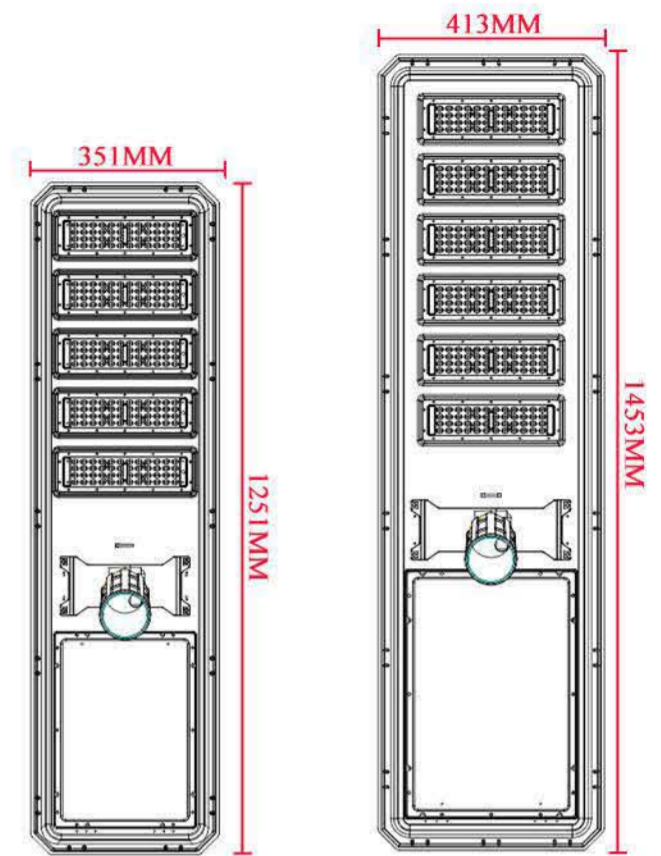

TK348-A

TK348-B

TK348-C

型号\Model	TK348-A	TK348-B	TK348-C
尺寸\Size	L760*W353*H125MM	L960*W353*H125MM	L1310*W353*H125MM
光源\Light source	SMD 3030 96pcs	SMD 3030 144pcs	SMD 3030 192pcs
锂电池\Battery	3.2V 75AH/12.8V 18AH	3.2V 90AH/12.8V 24AH	3.2V 120AH/12.8V 30AH
光伏板\Solar panel	5V 50W/18V 50W	5V 60W/18V 60W	5V 80W/18V 80W
安装高度\Installation height	6-7m	7-8m	8-9m

一体化太阳能路灯
Integrated solar street light

TK408-A

TK408-B

TK408-C

型号\Model	TK408-A	TK408-B	TK408-C
尺寸\Size	L1135*W408*H125MM	L1510*W408*H125MM	L1885*W408*H125MM
光源\Light source	SMD 3030 60pcs	SMD 3030 90pcs	SMD 3030 120pcs
锂电池\Battery	12.8V/30AH	12.8V/45AH	25.6V/30AH
光伏板\Solar panel	15V/80W	15V/120W	36V/150W
安装高度\Installation height	8-10m	10-12m	10-12m

TL35125

TL41145

型号\Model	TL35125	TL41145
尺寸\Size	L1250*W350*H150MM	L1450*W410*H170MM
光源\Light source	SMD 3030 240pcs	SMD 3030 288pcs
锂电池\Battery	3.2V/80AH (12.8V/30AH)	3.2V/120AH (12.8V/45AH)
光伏板\Solar panel	5V/80W (15V/80W)	6V/110W (15V/110W)
安装高度\Installation height	8-10m	10-12m

ZR-A

ZR-B

ZR-C

型号\Model	ZR-A	ZR-B	ZR-C
尺寸\Size	L1550*W600*H90MM	L2100*W600*H90MM	L2470*W600*H90MM
光源\Light source	SMD 5050 120pcs	SMD 5050 180pcs	SMD 5050 240pcs
锂电池\Battery	25.6V/30AH	25.6V/45AH	25.6V/60AH
光伏板\Solar panel	30V/150W	30V/200W	30V/250W
安装高度\Installation height	8-10m	10-12m	12-14m