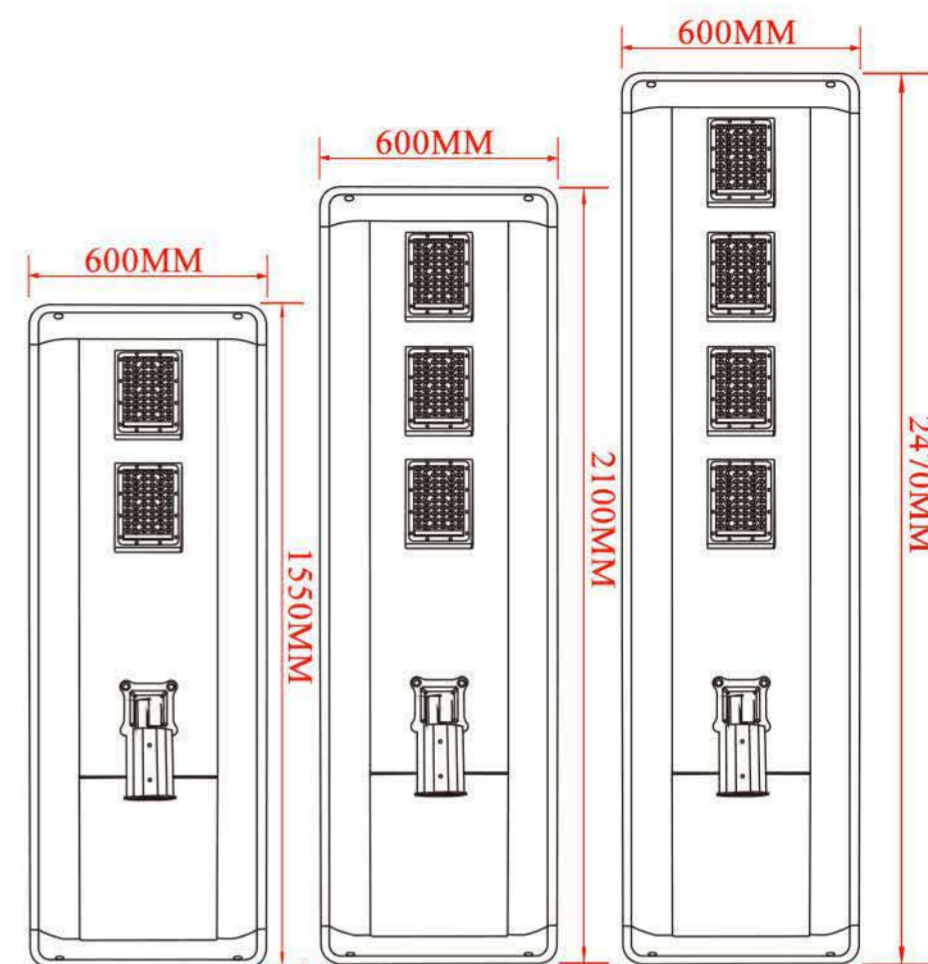

TK348-A

TK348-B

TK348-C

型号\Model	TK348-A	TK348-B	TK348-C
尺寸\Size	L760*W353*H125MM	L960*W353*H125MM	L1310*W353*H125MM
光源\Light source	SMD 3030 96pcs	SMD 3030 144pcs	SMD 3030 192pcs
锂电池\Battery	3.2V 75AH/12.8V 18AH	3.2V 90AH/12.8V 24AH	3.2V 120AH/12.8V 30AH
光伏板\Solar panel	5V 50W/18V 50W	5V 60W/18V 60W	5V 80W/18V 80W
安装高度\Installation height	6-7m	7-8m	8-9m

一体化太阳能路灯
Integrated solar street light

TK408-A

TK408-B

TK408-C

型号\Model	TK408-A	TK408-B	TK408-C
尺寸\Size	L1135*W408*H125MM	L1510*W408*H125MM	L1885*W408*H125MM
光源\Light source	SMD 3030 60pcs	SMD 3030 90pcs	SMD 3030 120pcs
锂电池\Battery	12.8V/30AH	12.8V/45AH	25.6V/30AH
光伏板\Solar panel	15V/80W	15V/120W	36V/150W
安装高度\Installation height	8-10m	10-12m	10-12m

TL35125

TL41145

型号\Model	TL35125	TL41145
尺寸\Size	L1250*W350*H150MM	L1450*W410*H170MM
光源\Light source	SMD 3030 240pcs	SMD 3030 288pcs
锂电池\Battery	3.2V/80AH (12.8V/30AH)	3.2V/120AH (12.8V/45AH)
光伏板\Solar panel	5V/80W (15V/80W)	6V/110W (15V/110W)
安装高度\Installation height	8-10m	10-12m

ZR-A

ZR-B

ZR-C

型号\Model	ZR-A	ZR-B	ZR-C
尺寸\Size	L1550*W600*H90MM	L2100*W600*H90MM	L2470*W600*H90MM
光源\Light source	SMD 5050 120pcs	SMD 5050 180pcs	SMD 5050 240pcs
锂电池\Battery	25.6V/30AH	25.6V/45AH	25.6V/60AH
光伏板\Solar panel	30V/150W	30V/200W	30V/250W
安装高度\Installation height	8-10m	10-12m	12-14m