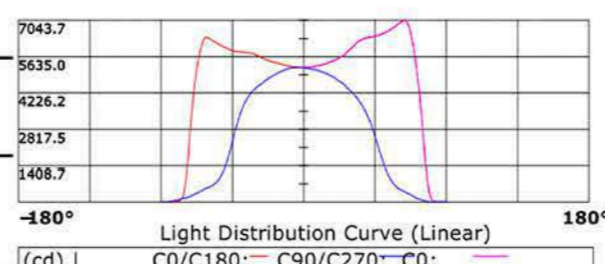

型号\Model	BY-3A
尺寸\Size	L700*W302*H90MM
光源\Light source	SMD 5050 72pcs
锂电池\Battery	3.2V 150AH/3.2V 300AH
光伏板\Solar panel	18V 150W/36V 200W
安装高度\Installation height	8-15m