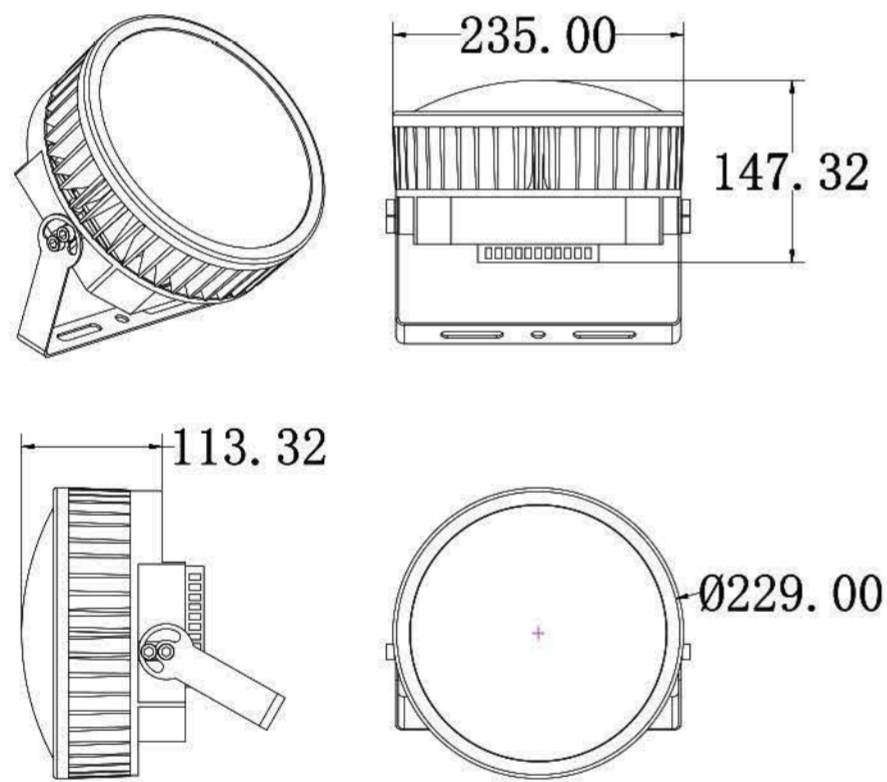

型号\Model	FL-1
尺寸\Size	Φ260*175MM
光源\Light source	COB 1000W
功率\Power	1000W
发光角度\Emission Angle	110° 可调节/Adjustable at 110°
防水等级\Waterproof	IP65
色温\Color temperature	青光/绿光/红光/蓝光/白光/中性光/黄光等可定制 Cyan light,green light,red light,blue light,white light,neutral light,yellow light,etc. can be customized