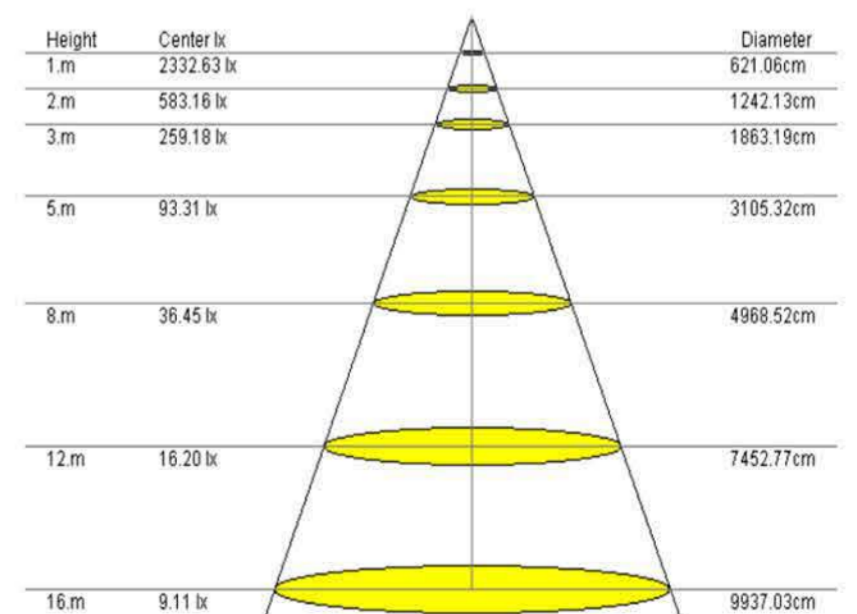

ML5T-2

ML5T-3

ML5T-4

型号\Model	ML5T-2	ML5T-3	ML5T-4
尺寸\Size	L450*W285*H90MM	L540*W285*H90MM	L625*W285*H90MM
光源\Light source	SMD 3030 96pcs	SMD 3030 144pcs	SMD 3030 192pcs
锂电池\Battery	3.2V/90AH	3.2V/120AH	3.2V/150AH
光伏板\Solar panel	18V/80W	18V/100W	36V/120W
安装高度\Installation height	7-8m	8-9m	9-10m

MTR-3

MTR-4

型号\Model	MTR -3	MTR -4
尺寸\Size	L513*W302*H50MM	L765*W666*H50MM
光源\Light source	SMD 5050 72pcs	SMD 5050 96pcs
锂电池\Battery	25.6V/45AH	25.6V/60AH
光伏板\Solar panel	18V/150W	36V/200W
安装高度\Installation height	8-10m	10-15m