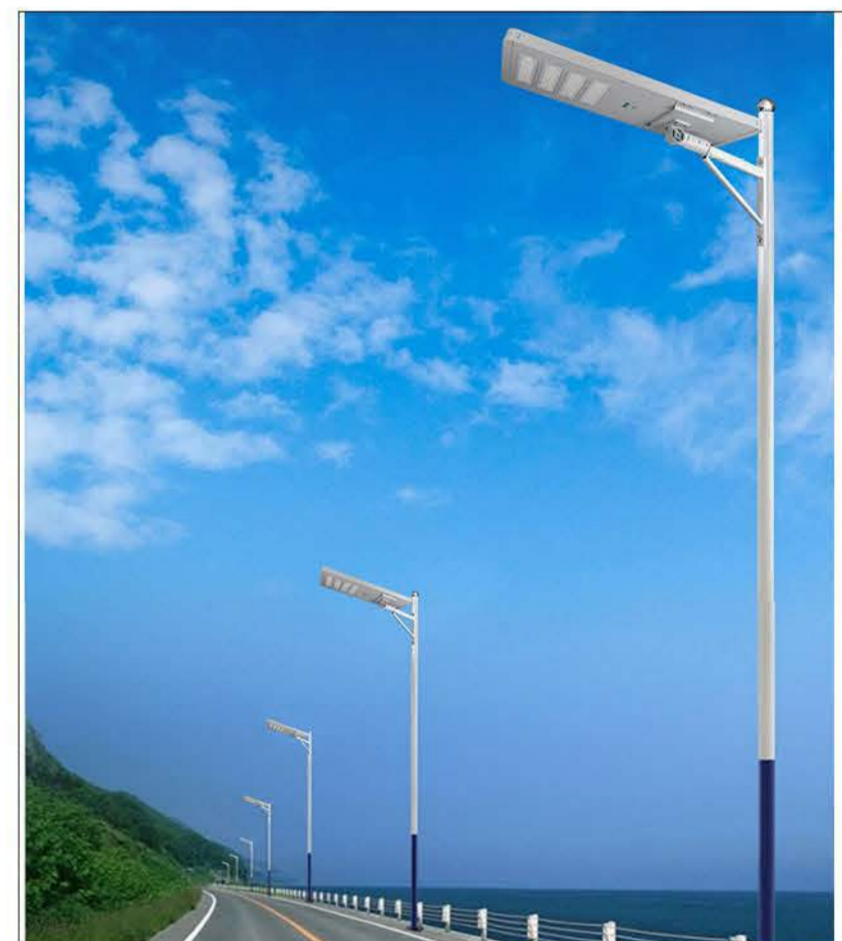

型号\Model	TR408-A	TR408-B	TR408-C
尺寸\Size	L1135*W408*H125MM	L1510*W408*H125MM	L1885*W408*H125MM
光源\Light source	SMD 5050 96pcs	SMD 5050 120pcs	SMD 5050 120pcs
锂电池\Battery	12.8/30AH	12.8V/45AH	25.6V/30AH
光伏板\Solar panel	15V/80W	15V120W	36V/150W
安装高度\Installation height	8-10m	10-12m	10-12m