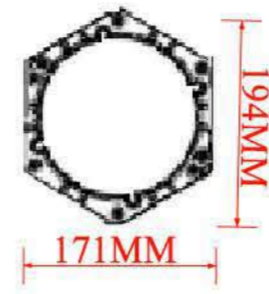

TSP

型号\Model	TSP-3	TSP-4	TSP-5
尺寸\Size	L1000*W171*H171MM	L1000*W171*H171MM	L1000*W171*H171MM
功率\Power	100W*3	100W*4	100W*5
电缆线\Cable line	3m	3m	3m
光伏管\Solar panel	15V/100W*3	15V/100W*4	15V/100W*5
安装口径\Installation Diameter	145mm	145mm	145mm