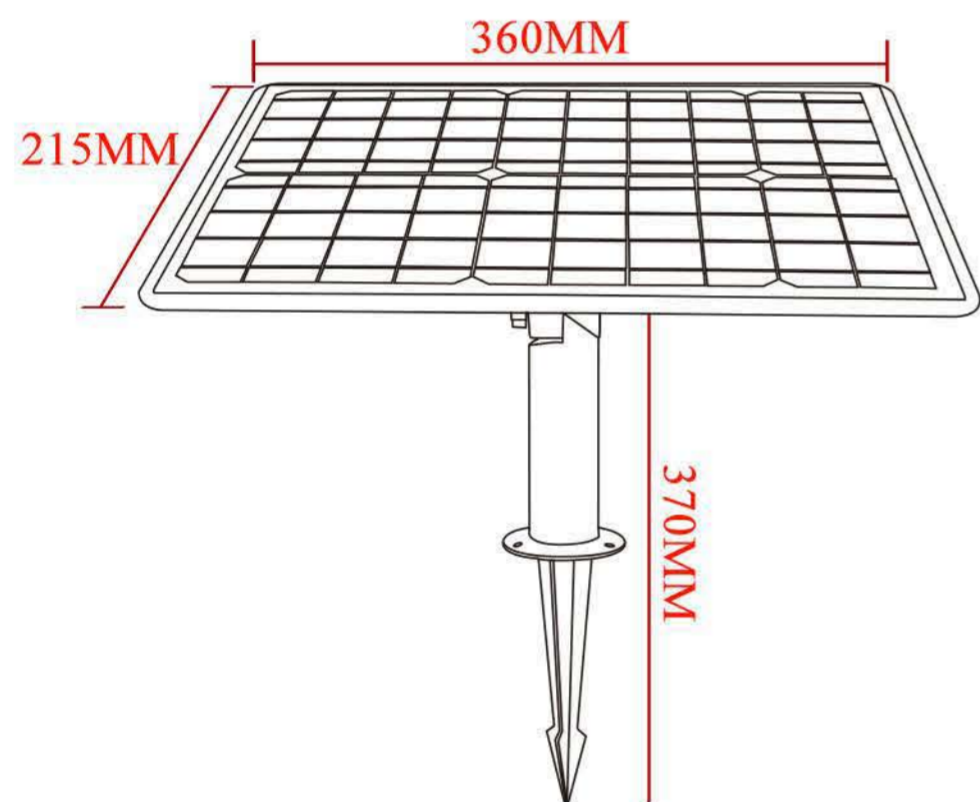

ls1-10

型 号\Model	LS1-10	LS1-20
包装尺寸\Package size	L387*W217*H150MM	L387*W217*H150MM
灯带长度\Length of lamp strip	10m/10个光源(10 pcs LED bulb)	20m/20个光源(10 pcs LED bulb)
锂电池\Battery	3.2V/15AH	3.2V/15AH
光伏板\Solar panel	5V/12W	5V/12W
防水等级\Waterproof	IP65	IP65
色 温\Color temperature	3000K/4000K/6000K/RGB