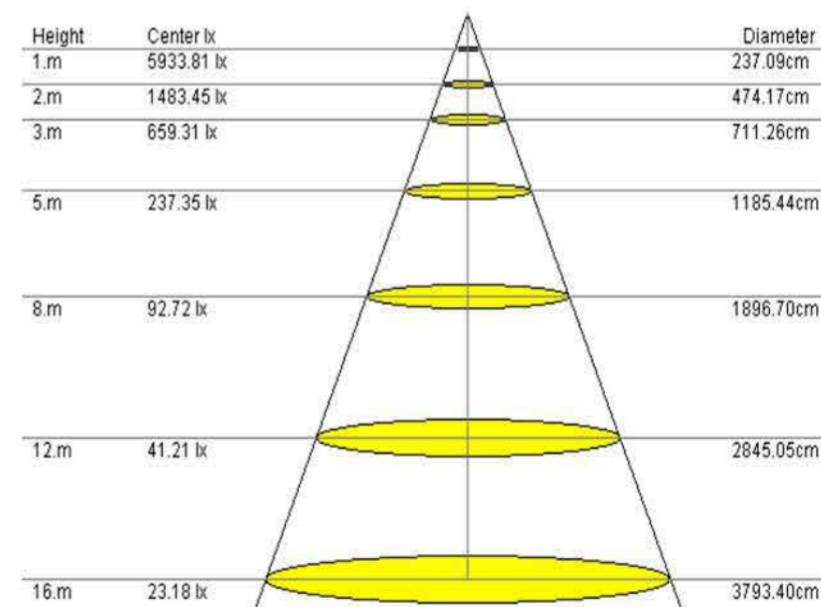

型号\Model	BY-3A
尺寸\Size	L700*W302*H90MM
光源\Light source	SMD 5050 72pcs
锂电池\Battery	3.2V 150AH/3.2V 300AH
光伏板\Solar panel	18V 150W/36V 200W
安装高度\Installation height	8-15m