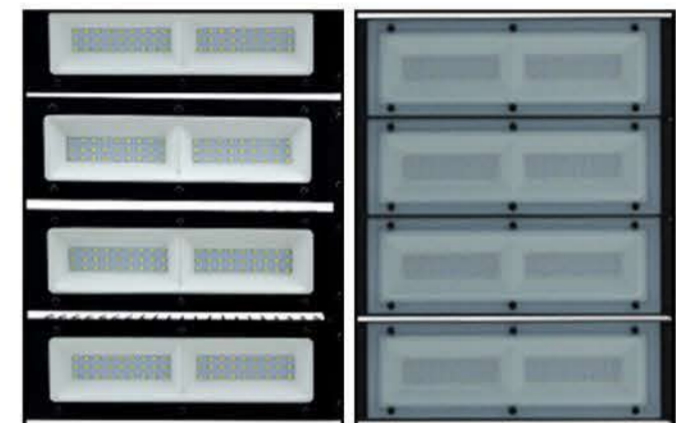

SMD Transparent glass   SMD Frosted glass

M23