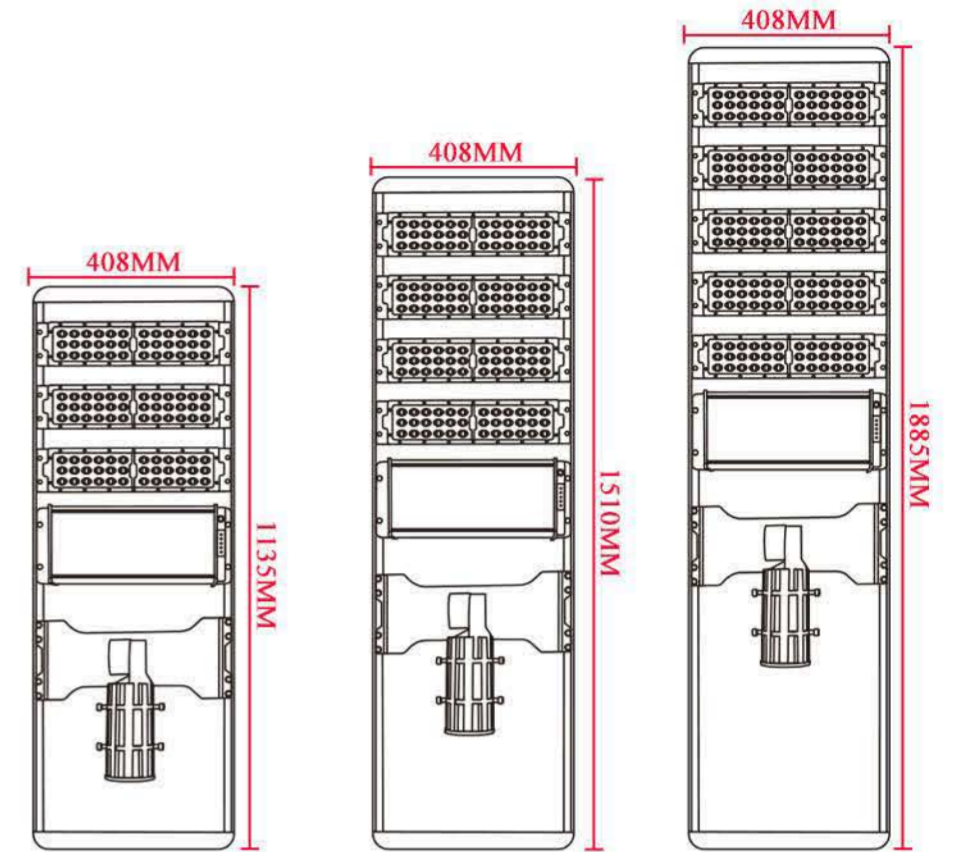

一体化太阳能路灯
Integrated solar street light

TK300-A

TK300-B

TK300-C

型号\Model	TK300-A	TK300-B	TK300-C
尺寸\Size	L755*W305*H125MM	L885*W305*H125MM	L1135*W305*H125MM
光源\Light source	SMD 3030 96pcs	SMD 3030 144pcs	SMD 3030 192pcs
锂电池\Battery	3.2V 60AH/12.8V 18AH	3.2V 75AH/12.8V 24AH	3.2V 90AH/12.8V 30AH
光伏板\Solar panel	5V 40W/18V 40W	5V 50W/18V 50W	5V 60W/18V 60W
安装高度\Installation height	5-6m	5-7m	6-8m

TK348-A

TK348-B

TK348-C

型号\Model	TK348-A	TK348-B	TK348-C
尺寸\Size	L760*W353*H125MM	L960*W353*H125MM	L1310*W353*H125MM
光源\Light source	SMD 3030 96pcs	SMD 3030 144pcs	SMD 3030 192pcs
锂电池\Battery	3.2V 75AH/12.8V 18AH	3.2V 90AH/12.8V 24AH	3.2V 120AH/12.8V 30AH
光伏板\Solar panel	5V 50W/18V 50W	5V 60W/18V 60W	5V 80W/18V 80W
安装高度\Installation height	6-7m	7-8m	8-9m

一体化太阳能路灯
Integrated solar street light

TK408-A

TK408-B

TK408-C

型号\Model	TK408-A	TK408-B	TK408-C
尺寸\Size	L1135*W408*H125MM	L1510*W408*H125MM	L1885*W408*H125MM
光源\Light source	SMD 3030 60pcs	SMD 3030 90pcs	SMD 3030 120pcs
锂电池\Battery	12.8V/30AH	12.8V/45AH	25.6V/30AH
光伏板\Solar panel	15V/80W	15V/120W	36V/150W
安装高度\Installation height	8-10m	10-12m	10-12m